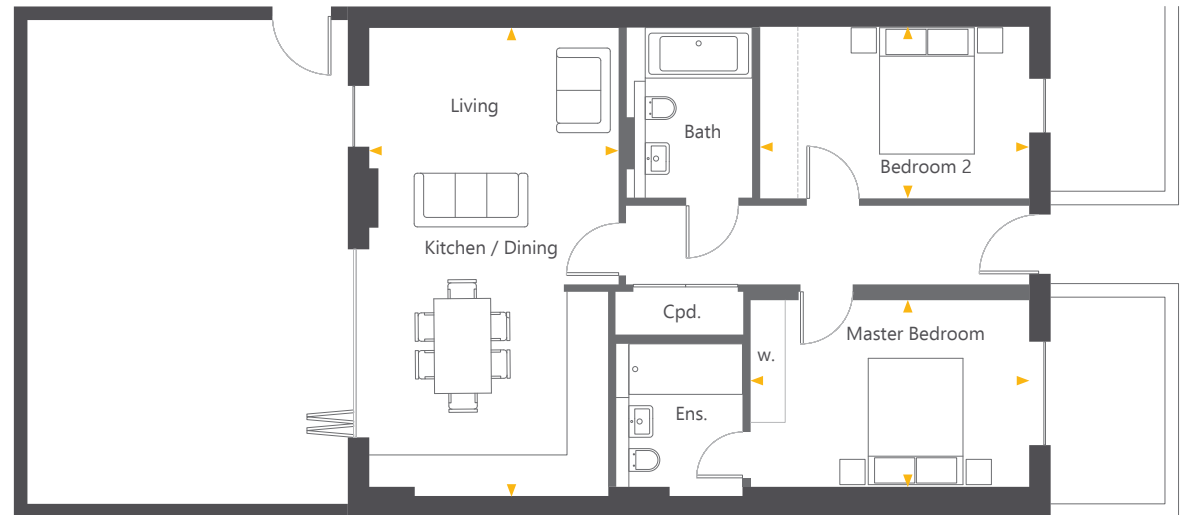

PLOT 1

GROUND FLOOR

Kitchen/Lounge/Dining Room	7411mm x 3948mm	24'4" x 12'11"
Bedroom 1	4410mm x 2955mm	14'6" x 9'8"
Bedroom 2	4259mm x 2716mm	14' x 8'11"